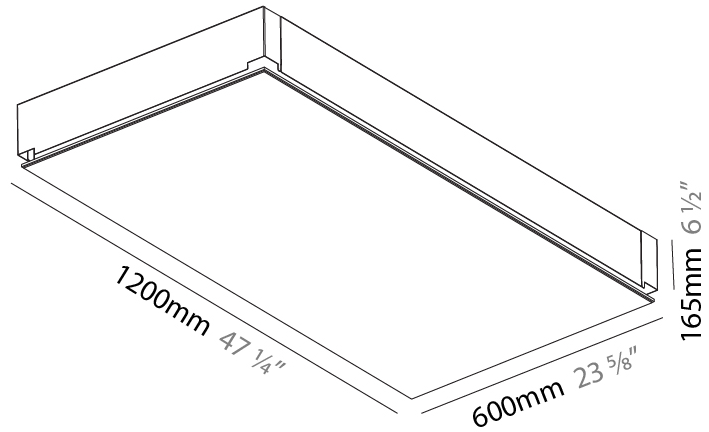

GENERAL

Series: Pi2
Subseries: Pi2 Whiteline
Brand: Prolicht
Division: Architectural
Mounting Type: Trimless
Mounting Location: Ceiling
Subcategory: Ambient

PHYSICAL

Shape: Rectangle
Length (mm): 1200
Length (in): 47 1/4
Width (mm): 600
Width (in): 23 5/8
Depth (mm): 165
Depth (in): 6 1/2
Ceiling Thickness (mm): 10 / 12.5 / 15 / 25 / 30
Ceiling Thickness (in): 3/8 or 1/2 or 9/16 or 1 or 1 3/16
Min. Recessing Depth (mm): 180
Min. Recessing Depth (in): 7 1/16
Light Distribution: Direct
Weight (kg): 22.217
Weight (lbs): 48.88
Diffuser: PMMA - Opal
Fixture Material: Extruded Aluminum / Steel
Cut-out Measurements: 1235mm / 48 5/8" x 635mm / 25"
Upon Request: Unique Sizes Unique Ceiling Thickness Unique Mounting Depth Spot Inserts

ELECTRICAL

Lamp Type: LED (Zhaga Standard)
Input Wattage (W): 110
Total Output Wattage (W): 92
Dimming: [Tri-Mode (Non-Dimming and Phase Dimming (120Vac only) and 0-10V Dimming)](#)
Driver Included: Yes
Driver Location: Integrated
Driver Type: Constant Current - Universal
Driver Class: Class 2
Input Voltage (V): 120 - 277
Constant Current (MA): 350

LED

[Color Temperature (*K): 3000 / 3500 / 4000](#)
Max. Delivered Lumen (lm): 8690 / 8830 / 9010
CRI: >80 CRI
Efficiency (%): 0.651
Lamp Life (hrs): 50000
Upon Request: RGB Tunable White Special Color Temperature CRI90

OPTICAL

RATINGS AND CERTIFICATIONS

Certified By: Certified for North American Standards
IP rating: IP20