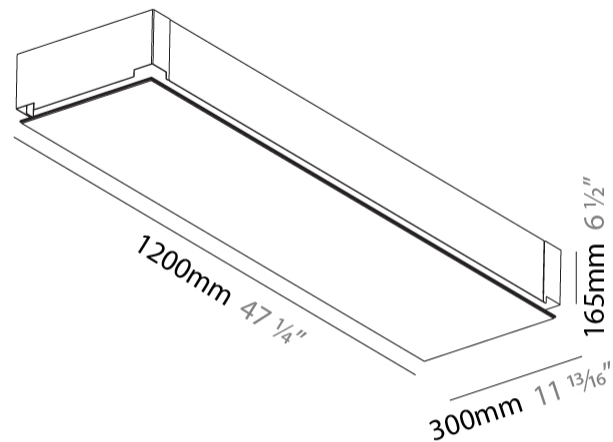

GENERAL

Series: Pi2
Subseries: Pi2 Whiteline
Brand: Prolicht
Division: Architectural
Mounting Type: Trimless
Mounting Location: Ceiling
Subcategory: Ambient

PHYSICAL

Shape: Rectangle
Length (mm): 1200
Length (in): 47 1/4
Width (mm): 300
Width (in): 11 13/16
Depth (mm): 165
Depth (in): 6 1/2
Ceiling Thickness (mm): 10 / 12.5 / 15 / 25 / 30
Ceiling Thickness (in): 3/8 or 1/2 or 9/16 or 1 or 1 3/16
Min. Recessing Depth (mm): 180
Min. Recessing Depth (in): 7 1/16
Light Distribution: Direct
Weight (kg): 12.564
Weight (lbs): 27.64
Diffuser: PMMA - Opal
Fixture Material: Extruded Aluminum / Steel
Cut-out Measurements: 1235mm / 48 5/8" x 335mm / 13 3/16"
Upon Request: Unique Sizes Unique Ceiling Thickness Unique Mounting Depth Spot Inserts

ELECTRICAL

Lamp Type: LED (Zhaga Standard)
Input Wattage (W): 55
Total Output Wattage (W): 46
Dimming: [Tri-Mode (Non-Dimming and Phase Dimming (120Vac only) and 0-10V Dimming)](#)
Driver Included: Yes
Driver Location: Integrated
Driver Type: Constant Current - Universal
Driver Class: Class 2
Input Voltage (V): 120 - 277
Constant Current (MA): 350

LED

[Color Temperature (°K): 3000 / 3500 / 4000](#)
Max. Delivered Lumen (lm): 4350 / 4410 / 4500
CRI: >80 CRI
Efficiency (%): 0.651
Lamp Life (hrs): 50000
Upon Request: RGB-W Tunable White Special Color Temperature CRI90

OPTICAL

RATINGS AND CERTIFICATIONS

Certified By: Certified for North American Standards
IP rating: IP20